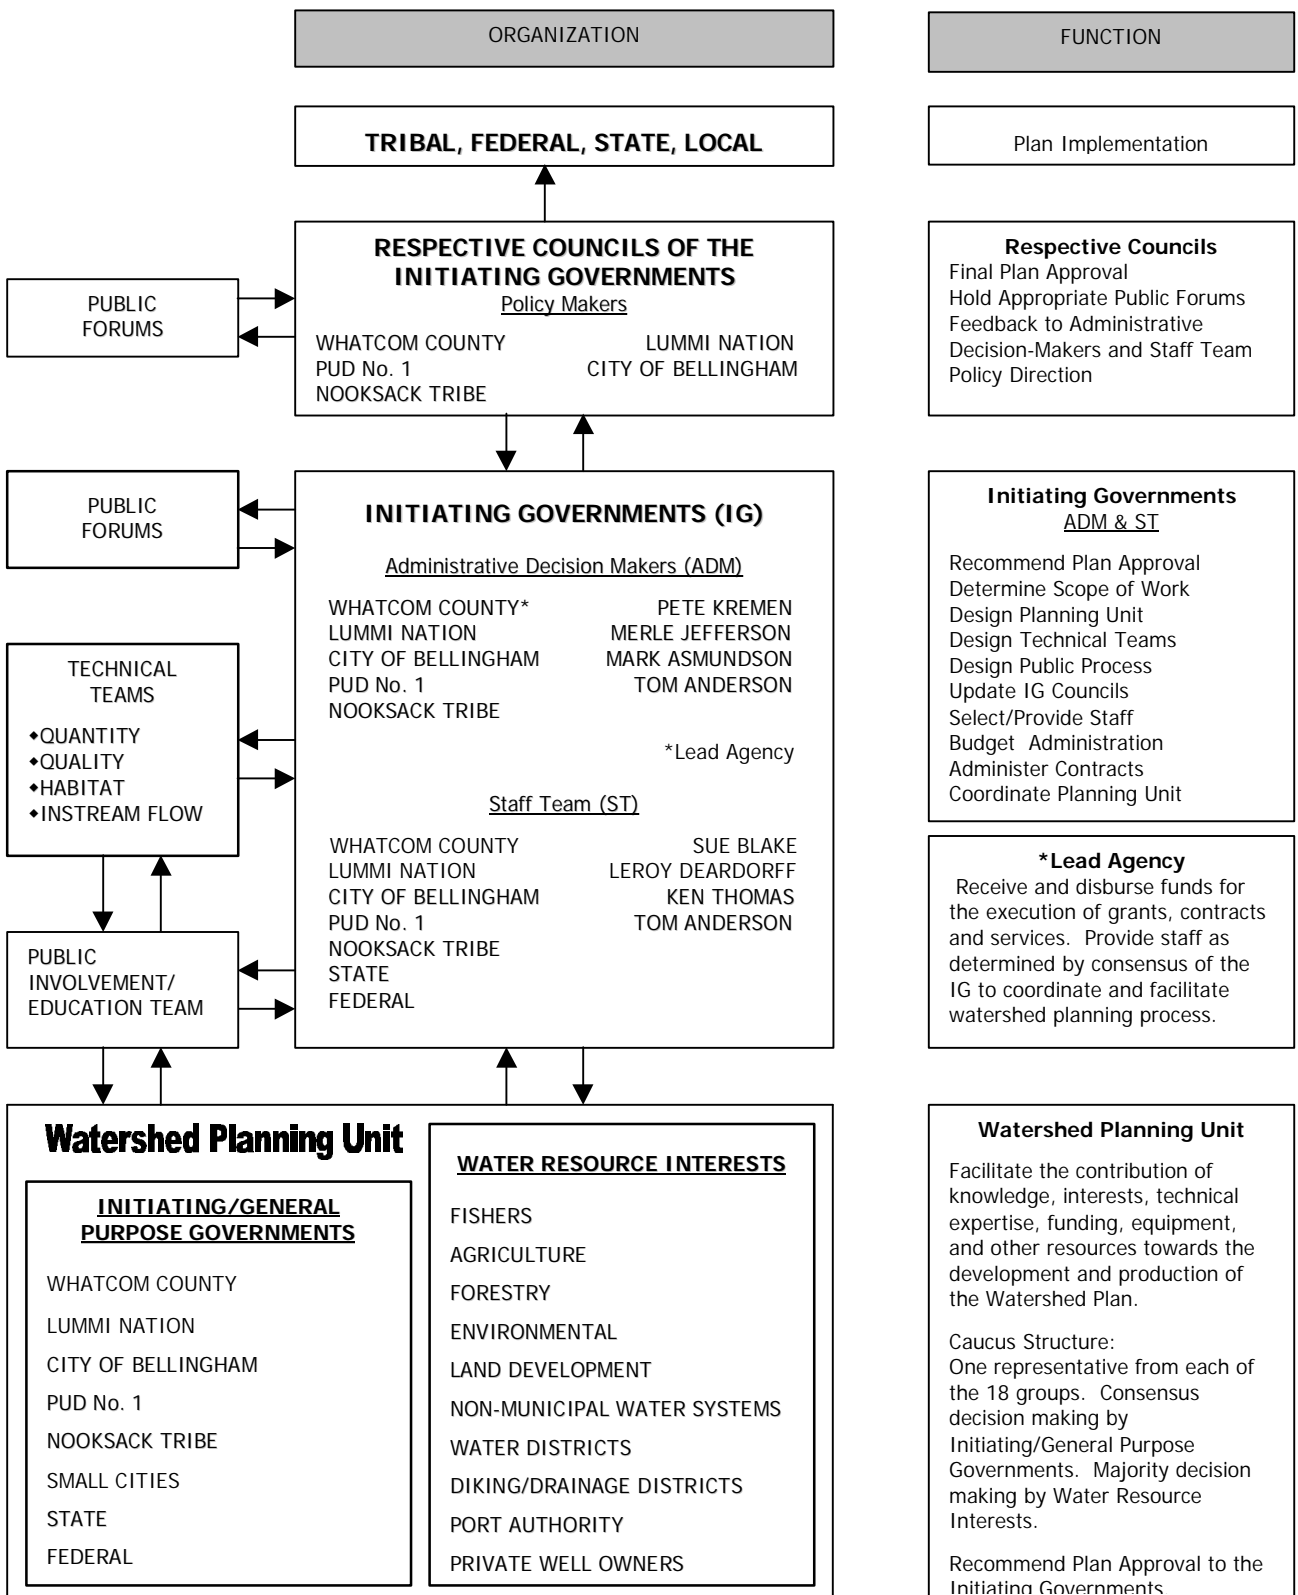

WRIA 1 Watershed Management Project

2221 Pacific Street Bellingham WA 98226

(360) 676-6850 (360) 676-7799 Fax

Initiating Governments